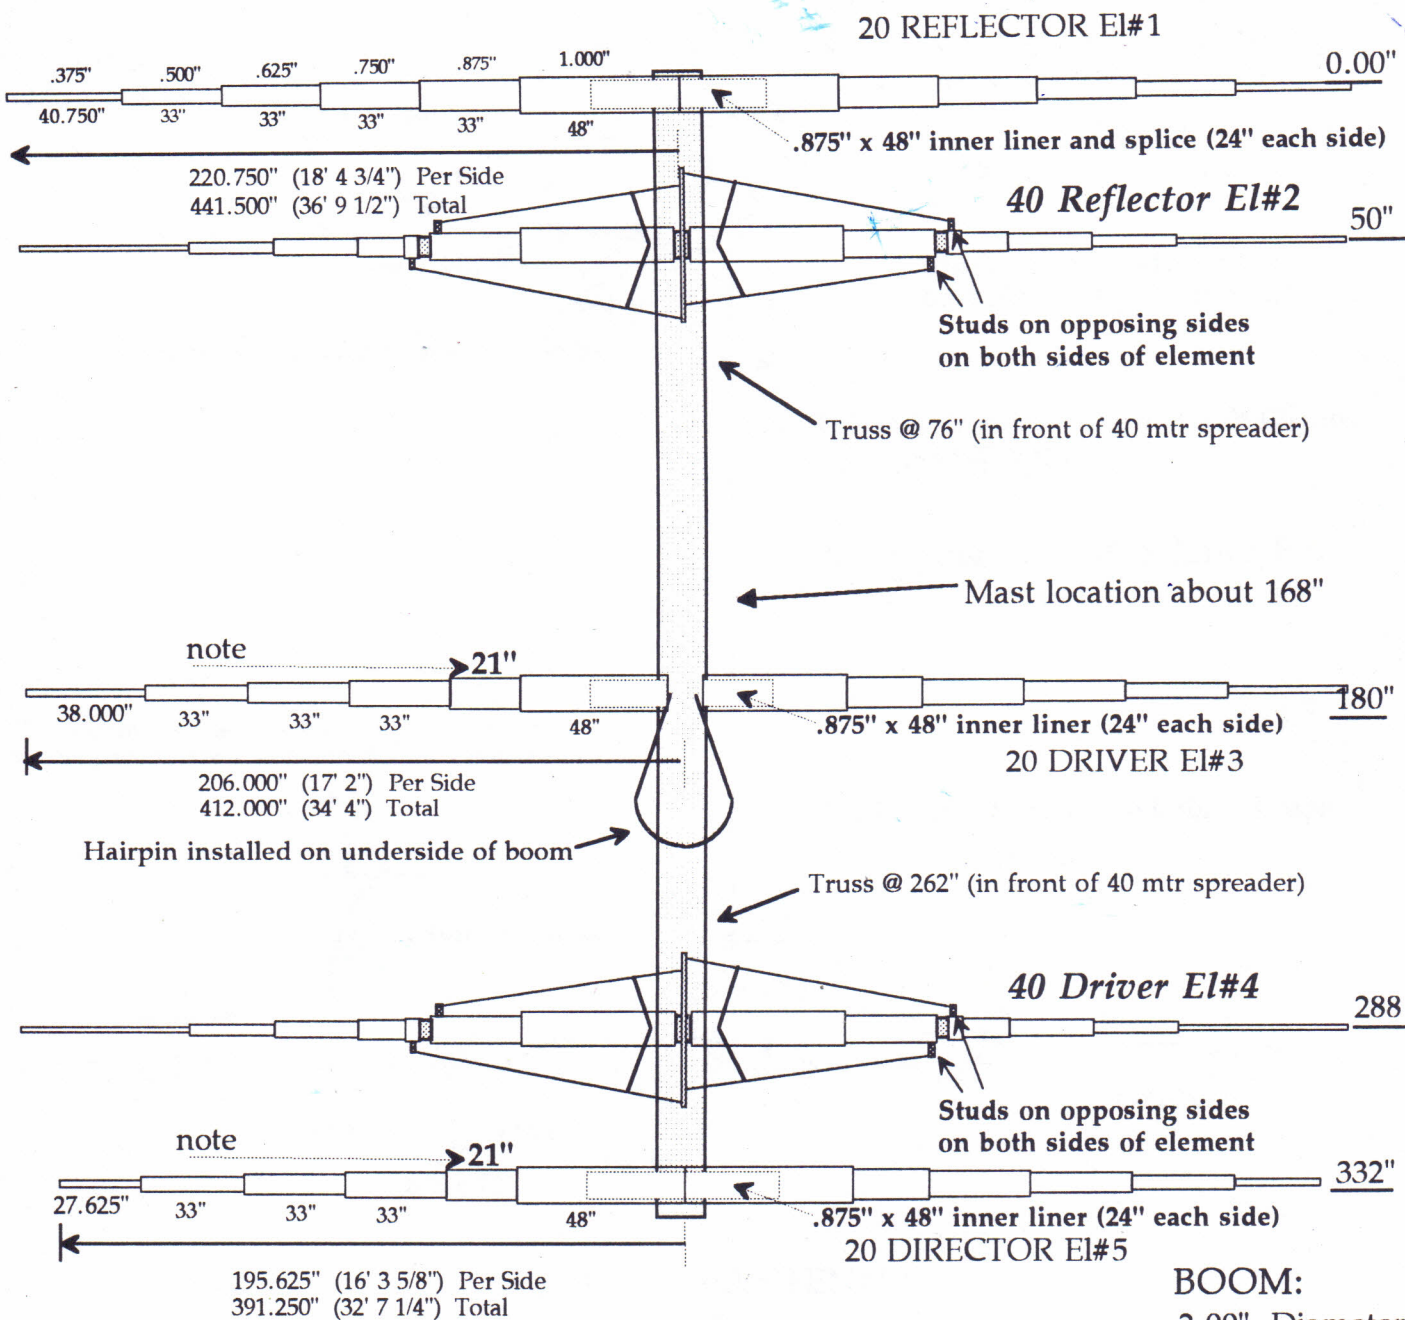

ELITE FORCE EF-320X / 240S

3 Ele 20 Mtr & Interlaced 2 Ele 40 Mtr Yagi-style Antenna
 FREQUENCY COVERAGE 6.950-7.400 MHz; 13.950 - 14.450 MHz

BOOM:
 2.00" Diameter
 28' Overall

WINDLOAD 6.4 Square Feet
 WEIGHT Approximately 54 Pounds
 MAST TORQUE @ 70 mph = <340 inch pounds
 TURNING RADIUS 22.8 Feet
 POWER RATING 3KW
 WIND SURVIVAL 80 mph

FEED SYSTEM: Hairpin Match on both band to 50 ohms